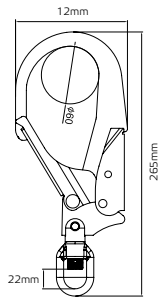

### PK007

Swivel loop keeps ropes from tangling. Double locking type gate opening. High tensile steel. Eye size diameter 26mm.

**RATING:** 25kN

**LIFESPAN:** 10 Years

16kN

16kN

### CERTIFICATION:

EN 362:2004

EN 362:2004 Personal protective equipment against falls from a height. Connectors

MODEL	SIZE	WEIGHT (G)	DIMENSIONS	MATERIAL	RATING (KG)
PK007		676g	265 x 120mm with 60mm opening	Steel	25kN 16kN 16kN

### PRODUCT FEATURES

- High tensile steel.
- Eye size diameter 26mm.

NAME	CODE	WEIGHT							MATERIAL		ANSI
		g	kN	kN	kN	mm	mm	mm		EN 362	359.1
SCAFF SWIVEL	PK-007	676g	25	16	16	265	120	60	Steel	•	•